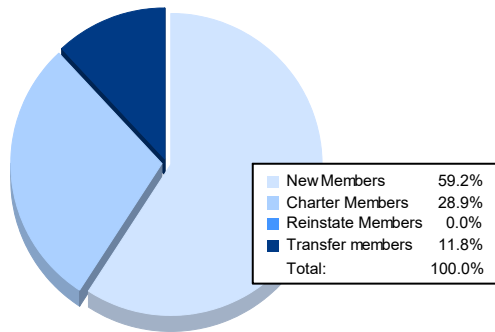

Year	New Clubs	Dropped Clubs	Gain/ Loss Clubs	New Members	Charter Members	Reinstate Members	Transfer Members	Total Member Added	Total Members Dropped	Gain/ Loss Members
2017-2018	0	0	0	46	1	8	4	59	46	13
2018-2019	2	0	2	57	46	2	1	106	78	28
2019-2020	0	0	0	29	2	3	2	36	47	-11
2020-2021	0	0	0	63	1	1	2	67	66	1
2021-2022	1	2	-1	45	22	0	9	76	62	14
<b>Average</b>	<b>1</b>	<b>0</b>	<b>0</b>	<b>48</b>	<b>14</b>	<b>3</b>	<b>4</b>	<b>69</b>	<b>60</b>	<b>9</b>

### Membership Composition June 2022 Cumulative