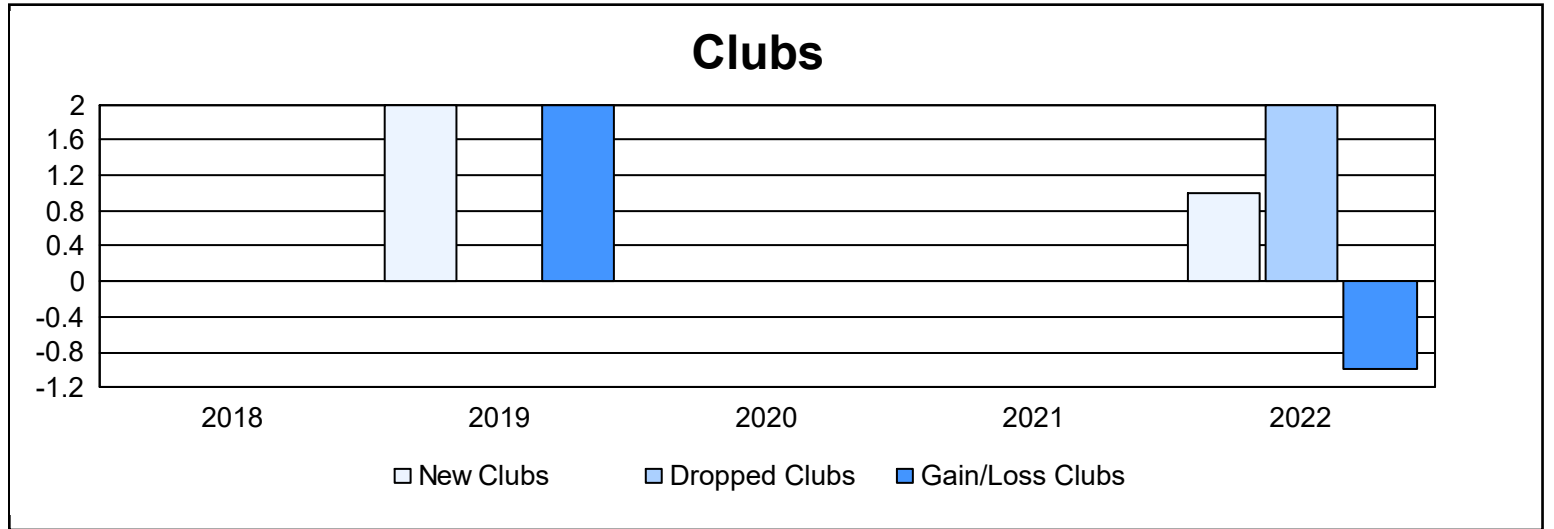

Year	New Clubs	Dropped Clubs	Gain/ Loss Clubs	New Members	Charter Members	Reinstate Members	Transfer Members	Total Member Added	Total Members Dropped	Gain/ Loss Members
2017-2018	0	0	0	46	1	8	4	59	46	13
2018-2019	2	0	2	57	46	2	1	106	78	28
2019-2020	0	0	0	29	2	3	2	36	47	-11
2020-2021	0	0	0	63	1	1	2	67	66	1
2021-2022	1	2	-1	45	22	0	9	76	62	14
<b>Average</b>	<b>1</b>	<b>0</b>	<b>0</b>	<b>48</b>	<b>14</b>	<b>3</b>	<b>4</b>	<b>69</b>	<b>60</b>	<b>9</b>

### Membership Composition June 2022 Cumulative