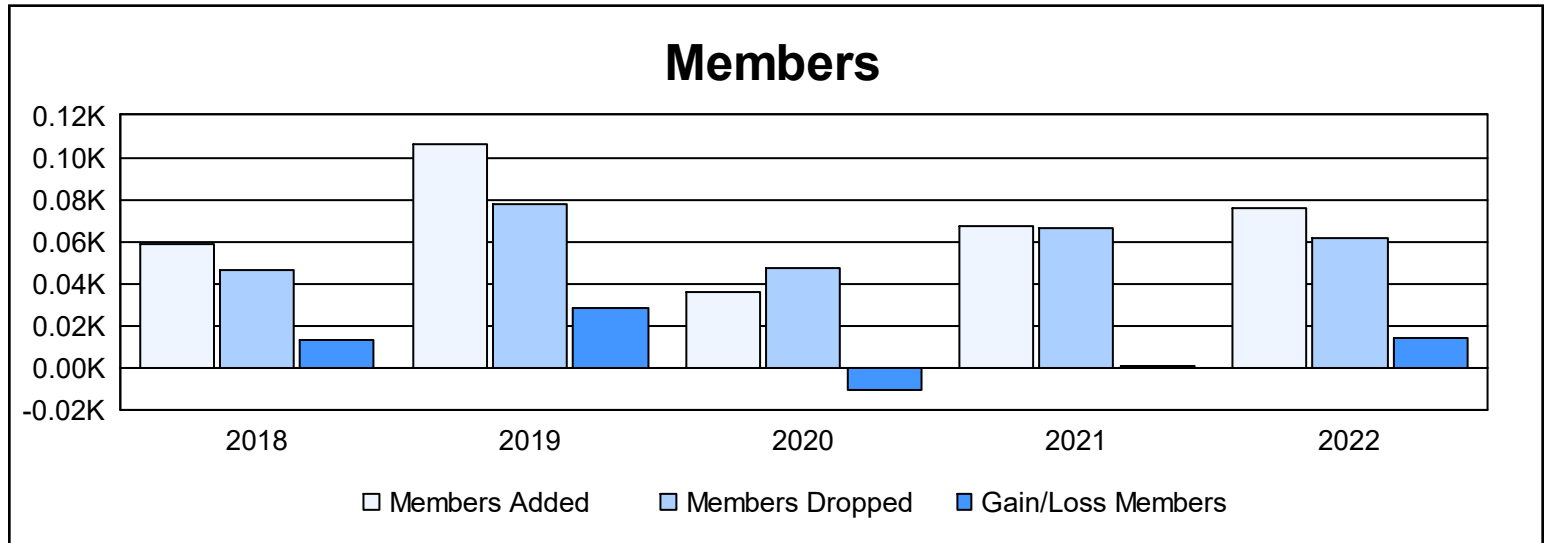

Year	New Clubs	Dropped Clubs	Gain/ Loss Clubs	New Members	Charter Members	Reinstate Members	Transfer Members	Total Member Added	Total Members Dropped	Gain/ Loss Members
2017-2018	0	0	0	46	1	8	4	59	46	13
2018-2019	2	0	2	57	46	2	1	106	78	28
2019-2020	0	0	0	29	2	3	2	36	47	-11
2020-2021	0	0	0	63	1	1	2	67	66	1
2021-2022	1	2	-1	45	22	0	9	76	62	14
<b>Average</b>	<b>1</b>	<b>0</b>	<b>0</b>	<b>48</b>	<b>14</b>	<b>3</b>	<b>4</b>	<b>69</b>	<b>60</b>	<b>9</b>

### Membership Composition June 2022 Cumulative